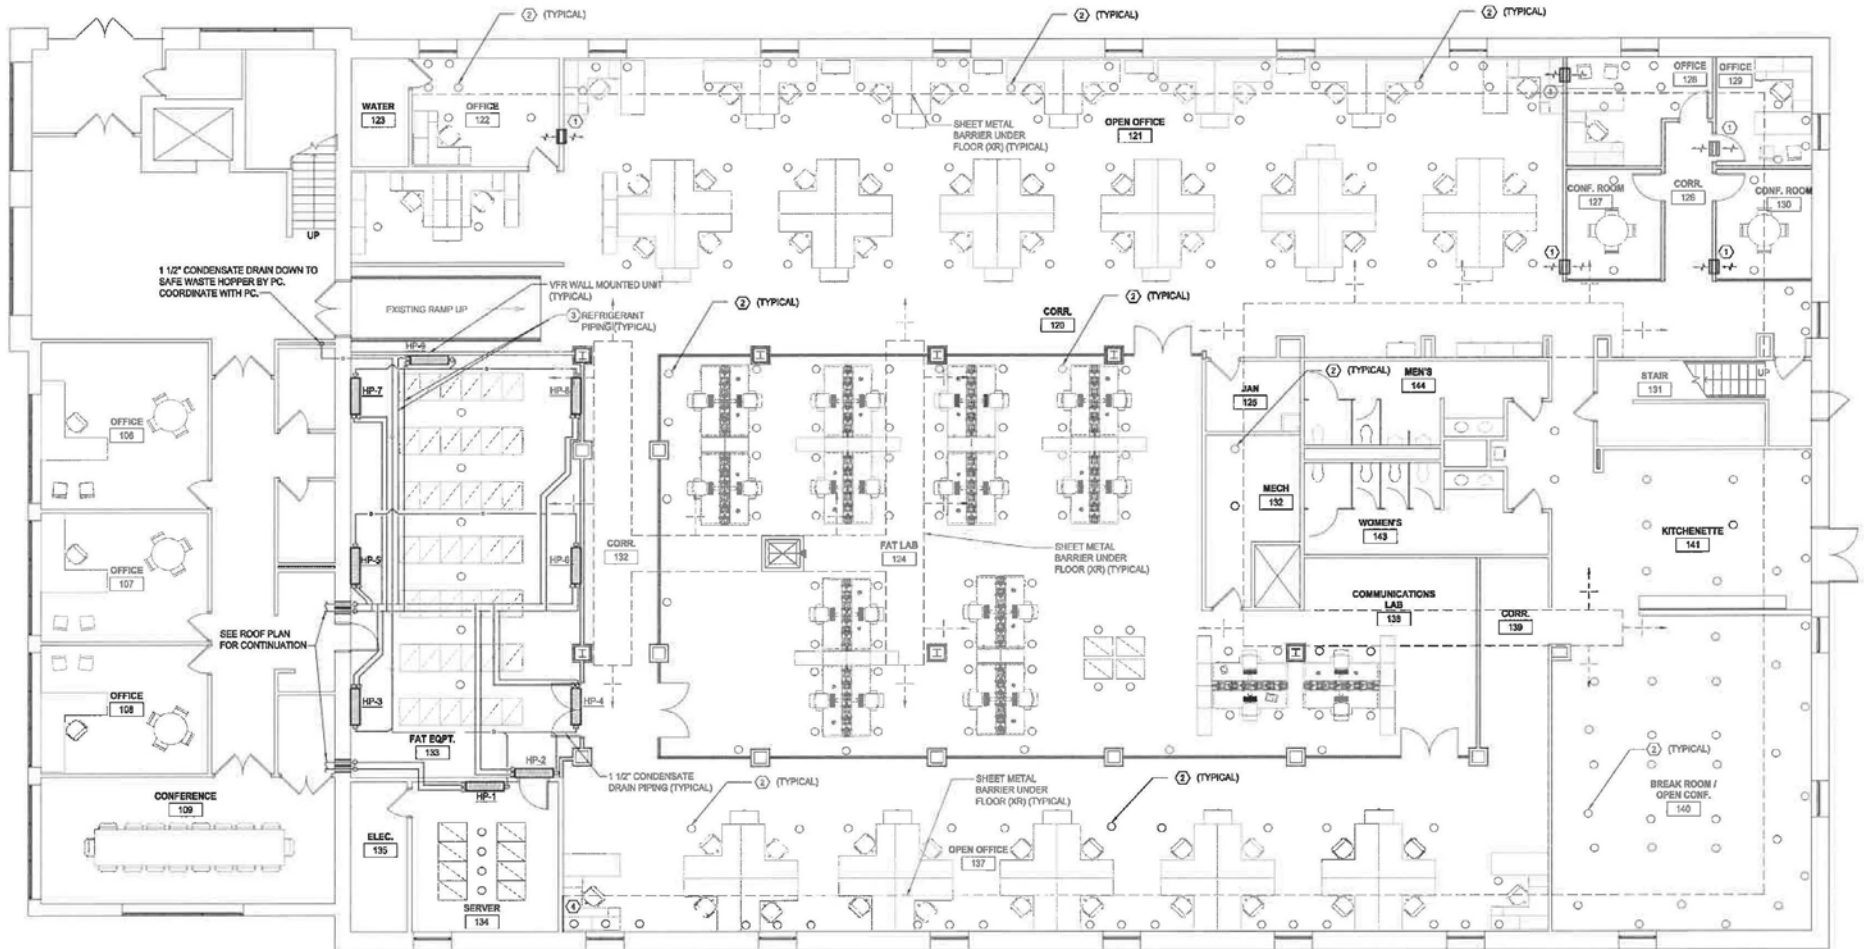

1400 Lebanon Church Road  
Main Building  
First Floor  
19,000 SF

1400 Lebanon Church Road  
Main Building  
Second Floor  
17,500 SF